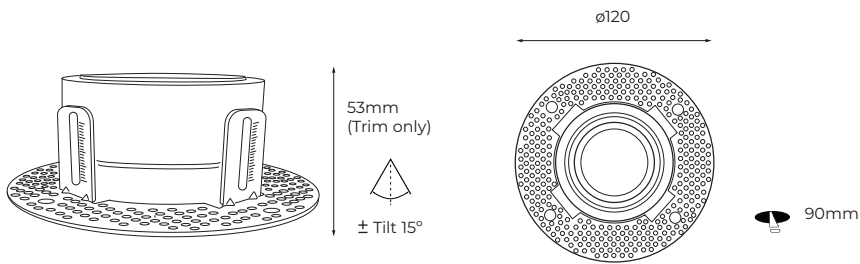

Perri trimless is a minimalist LED downlight utilising a range of LED modules, ensuring a versatile solution with a multitude of options. The optic is positioned high within the fixture, providing visual comfort while allowing a wide and even light distribution. Clean, simple, and compact, Perri trimless combines unique aesthetics with superior quality to provide efficient illumination for commercial, retail, or residential projects.

**IP20**    

Perri - Trimless

|                           |  |
|---------------------------|--|
| <b>Dimensions</b>         | Ø120mm x 53mm (Trim only)                    |
| <b>Finish</b>             | White (WH) / Black (BK) / Custom Colour (CC) |
| <b>Configurations</b>     | Ceiling Recessed                             |
| <b>Code / Description</b> | 258B / Perri Trimless Frame (w/o Flange)     |
| <b>Rating</b>             | IP20   |

|                           |  |
|---------------------------|--|
| <b>Code / Description</b> | LMR17TW60LEDIM - 2700K 3000K 4000K 17W Dimmable 60° Module |
| <b>Lumen Output</b>       | 1100lm   |
| <b>CRI</b>                | 90+  |
| <b>Lifespan</b>           | 50,000 Hours   |
| <b>Voltage</b>            | 220-240 V  |
| <b>Dimmable</b>           | Phase-Cut  |
| <b>Options</b>            | DALI , Casambi   |
|                           | Beam Angle   15°   24°   38°                               |