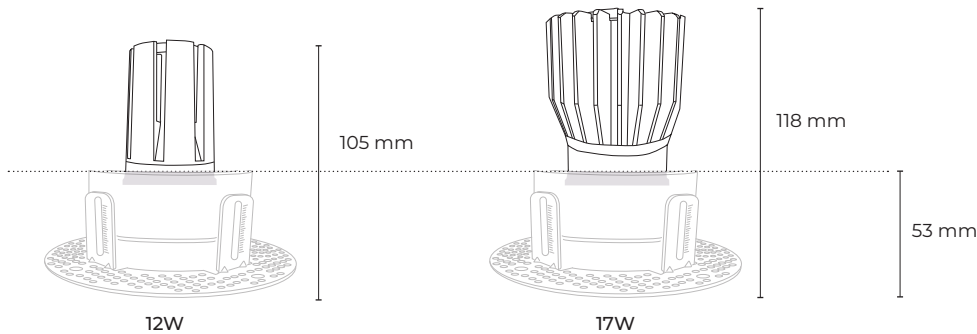

Module Options

Accessories

Globes	GU10 LED Smart Wi-Fi Globe Tunable White / Colour Changing
Controller	Wi-Fi Controller for Smart Globe (Up to 50 Globes)

Additional Information

This product comes in our standard colour range however can be colour-customised to seamlessly integrate into your space. Minimum order quantities apply. For more information please contact our customer service team on +61 3 9427 0231 or email info@sphera.com.au