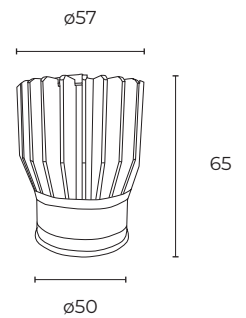

Code / Description	LMR17TW60LEDIM - 2700K|3000K|4000K 17W Dimmable 60° Module
Lumen Output	1100lm
CRI	90+
Lifespan	50,000 Hours
Voltage	220-240 V
Dimmable	Phase-Cut
Options	DALI , Casambi
	Beam Angle | 15° | 24° | 38°