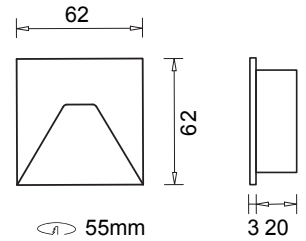

Mira - Square

Mira is a recessed LED wall light available in a round or square profile. The highly efficient and powerful LED module is recessed into the luminaire housing whilst the clear lens provides a wide and even light. Ideal for installation in plaster walls of walkways and corridors of Residential, Commercial and Health Care projects.

IP20    

Mira Square

Dimensions	62mm x 62mm x 23mm
Standard Finish	White (WH)
Configurations	Wall Recessed
Code / Description	225B20330 / Warm White 3000K 3W
Light Source	LED
Lumen Output	265lm
CRI	80+
Lifespan	50000hrs
Rating	IP20
Voltage	220-240V