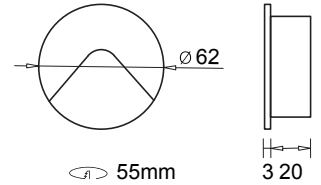

Mira - Round

Mira is a recessed LED wall light available in a round or square profile. The highly efficient and powerful LED module is recessed into the luminaire housing whilst the clear lens provides a wide and even light. Ideal for installation in plaster walls of walkways and corridors of Residential, Commercial and Health Care projects.

IP20    

Mira Round

Dimensions	Ø62mm x 23mm
Standard Finish	White (WH)
Configurations	Wall Recessed
Code / Description	225B10330 / Warm White 2700K 3W
Light Source	LED
Lumen Output	265lm
CRI	80+
Lifespan	50000hrs
Rating	IP20
Voltage	220-240V