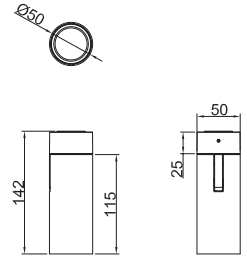

Lola

The Lola is the latest addition to the Binario family of fittings. A functional minimalist projector with 360° rotation and 90° tilt it is available as a surface mounted unit. Comprising a recessed LED source to reduce glare and provide a high level of visual comfort Lola also has the added benefit of being fully dimmable.

IP20    

Lola Mini

| | |
|--------------------|---------------------------------------------------------|
| Dimensions | Ø50mm x 142mm |
| Finish | White (WH) / Black (BK) / Custom Colour (CC) |
| Configurations | Surface Mounted |
| Code / Description | 134083036 / Warm White 3000K 8W Adjustable Dimmable 36° |
| Light Source | LED |
| Lumen Output | 820lm |
| CRI | 90+ |
| Lifespan | 50000hrs |
| Rating | IP20 |
| Dimming | Phase-Cut |
| Voltage | 220-240V |

Options

| | |
|--------------------|---------------|
| Beam Angle | 15° |
| Colour Temperature | 2700K / 4000K |

Additional Information

This product comes in our standard colour range however can be colour-customised to seamlessly integrate into your space. Minimum order quantities apply. For more information please contact our customer service team on +61 3 9427 0231 or email info@sphaera.com.au