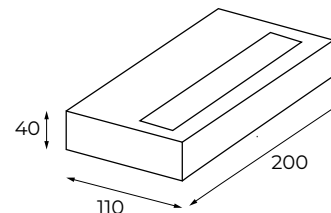

## Liber

Liber is a compact and minimal wall light available in two sizes and wattages. Its minimal size lends itself to many applications and projects. The Liber LED wall light comes standard in white or black finish with a colour temperature of 3000K, however custom finishes and other colour temperatures are available on request. Liber is ideal for use in residential, commercial and hospitality projects.

**IP20**    

Liber - 200

Dimensions	110mm x 200mm x 40mm
Finish	White (WH) / Black (BK) / Custom Colour (CC)
Configurations	Surface Mount
Code / Description	213B20308020 / Warm White 3000K 20W Dimmable Asymmetrical
Light Source	LED
Lumen Output	1780lm
CRI	80+
Lifespan	70000hrs
Rating	IP20
Dimming	Phase-Cut
Voltage	220-240V