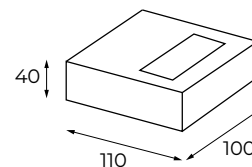

Liber

Liber is a compact and minimal wall light available in two sizes and wattages. Its minimal size lends itself to many applications and projects. The Liber LED wall light comes standard in white or black finish with a colour temperature of 3000K, however custom finishes and other colour temperatures are available on request. Liber is ideal for use in residential, commercial and hospitality projects.

IP20    

Liber - 100

Dimensions	110mm x 100mm x 40mm
Finish	White (WH) / Black (BK) / Custom Colour (CC)
Configurations	Surface Mount
Code / Description	213B10308020 / Warm White 3000K 10W Dimmable Asymmetrical
Light Source	LED
Lumen Output	840lm
CRI	80+
Lifespan	70000hrs
Rating	IP20
Dimming	Phase-Cut
Voltage	220-240V